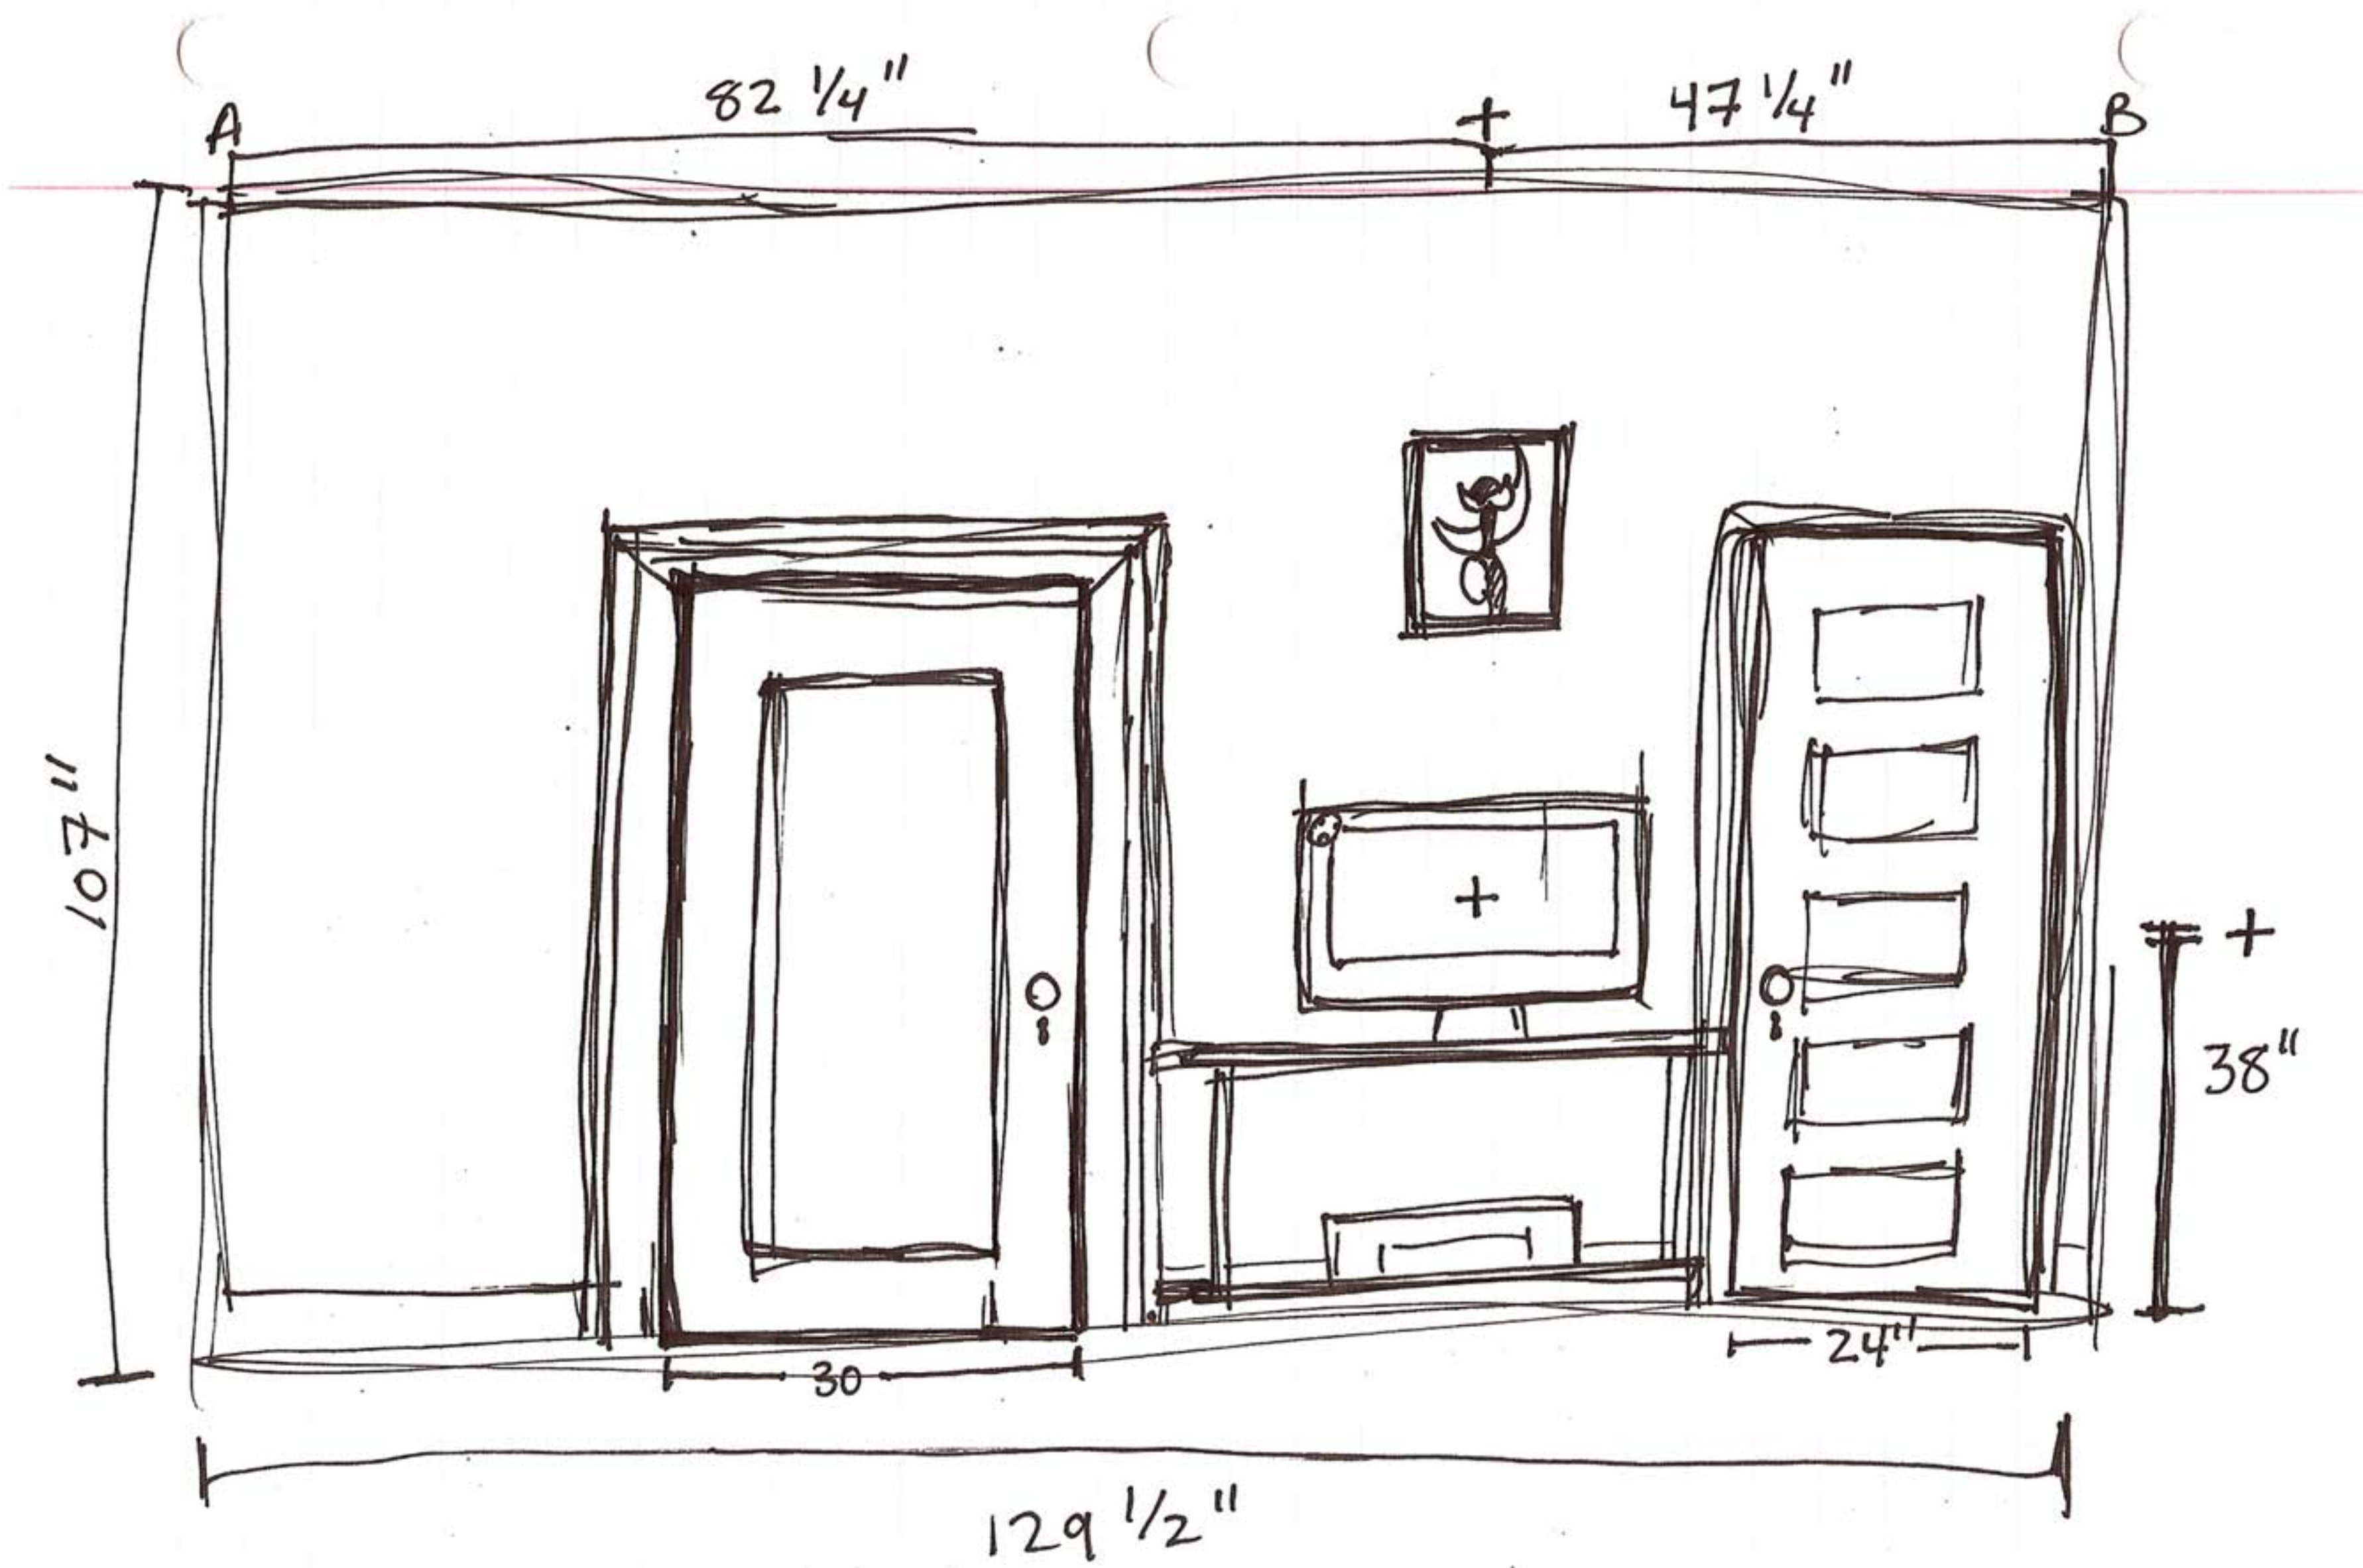

## Home Setup

Amy Hagemeyer, Los Angeles

*Note: Tutorial Diversions reminds you to document your own Home Setup before building up any other!*

Amy Hagemeyer's Home Setup is a single wall-bound unit with level integrated speakers and player. In such cases only a single point of reference (the center point of the device described in three dimensions) is necessary for the proportional reconstruction of her setup in your home. If your own setup is made up of modular speaker/player units, simply place the separate loudspeakers directly next to each other.

Amy Hagemeyer's Home Setup is oriented along an East wall. To reconstruct Amy Hagemeyer's Home Setup in your own space, you will need to plug the dimensions of your own East wall into the following equations.

\* All references to Right or Left in relation to a given wall are references facing that wall

Height of Wall – 107"

Width of Wall – 129.5"

From left side of wall to center of apparatus – 82 1/4"

From right side of wall to center of apparatus – 47 1/4"

From floor to center of apparatus – 38"

The wall is an East wall.

**2nd Generation/Berlin - ohrenhoch**