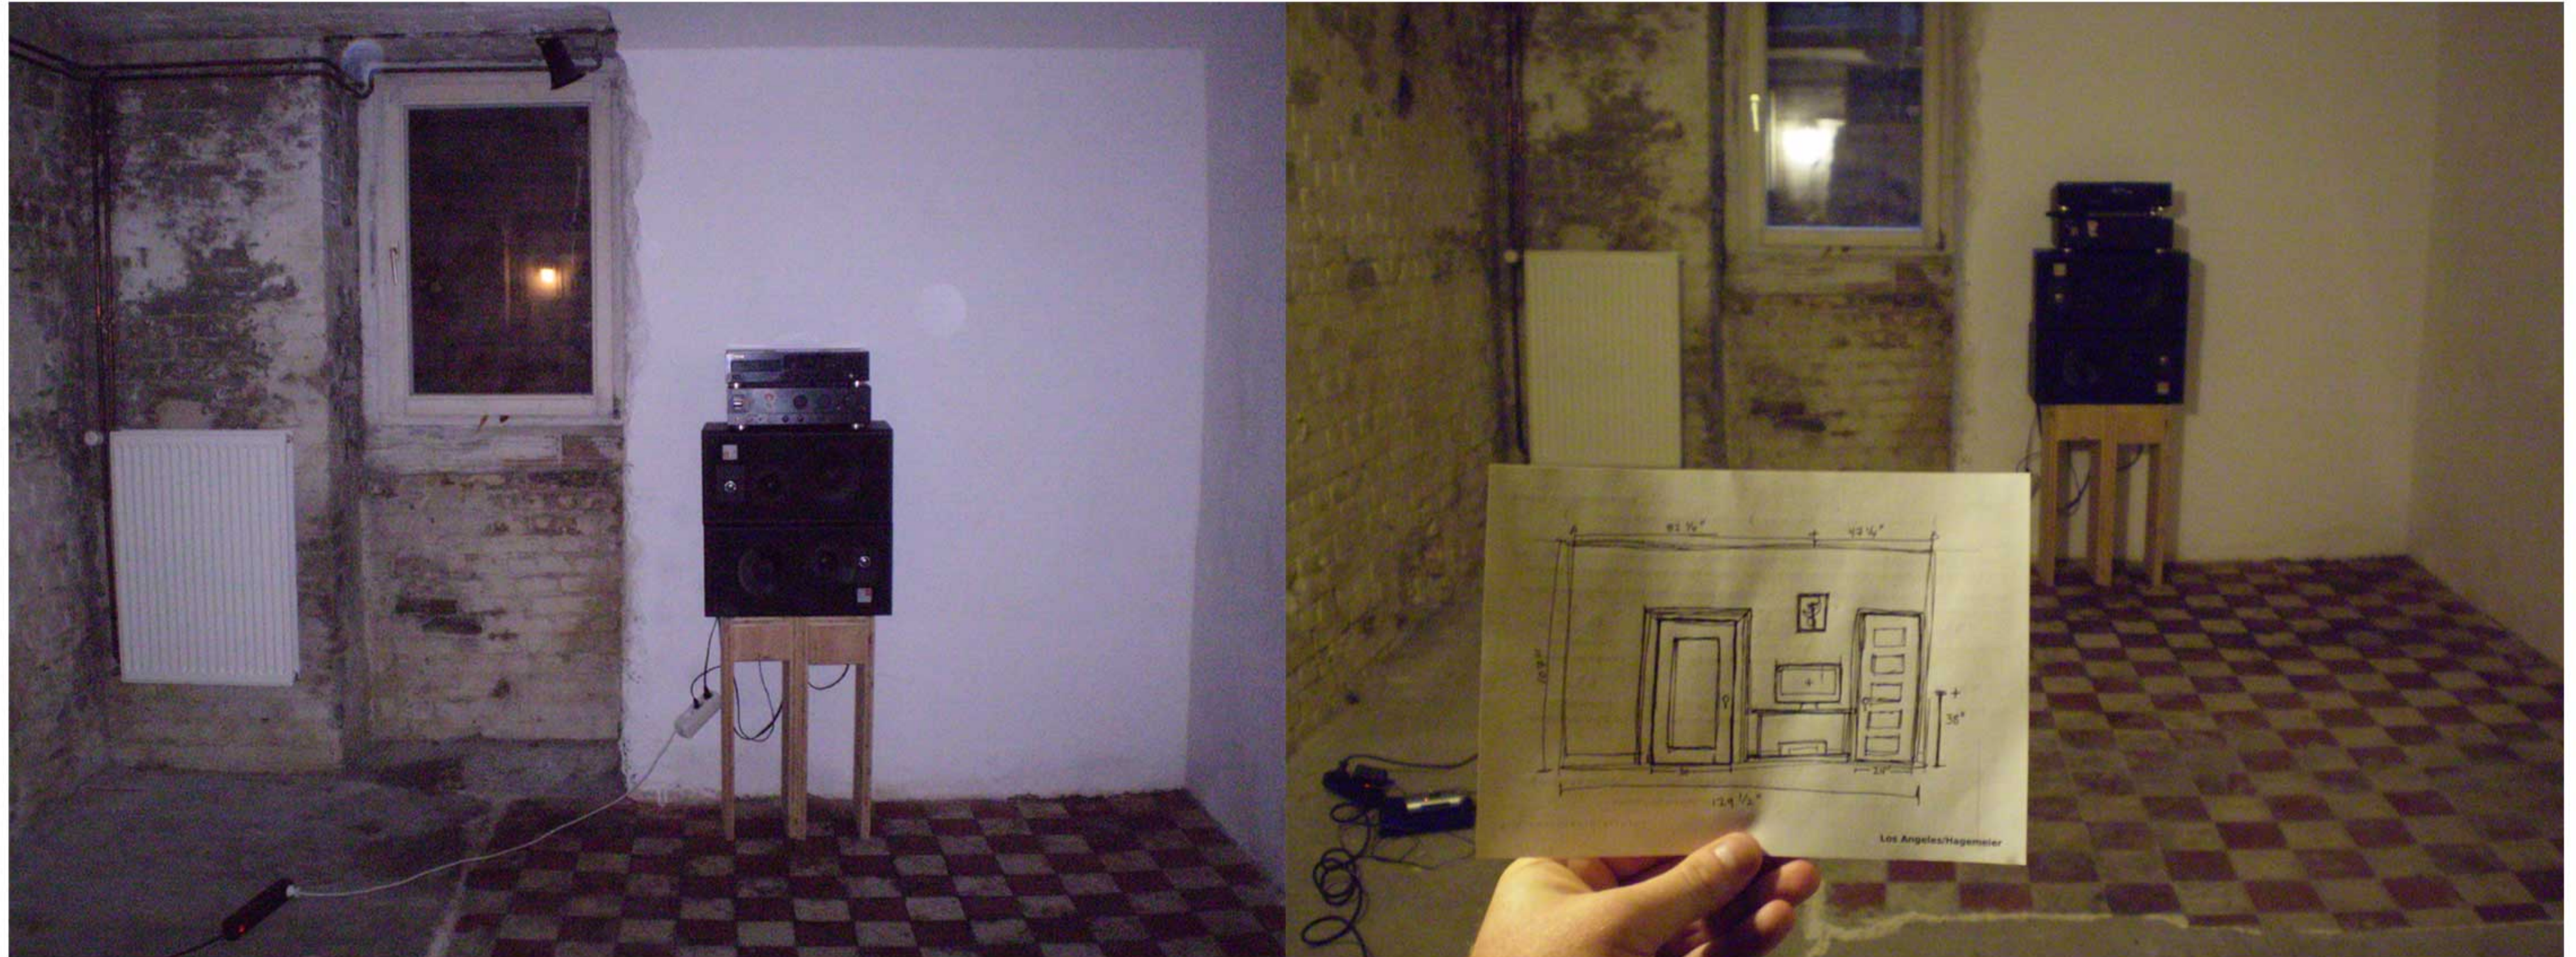

## Home Setup

Amy Hagemeyer, Los Angeles

*Note: Tutorial Diversions reminds you to document your own Home Setup before building up any other!*

Amy Hagemeyer's Home Setup is a single wall-bound unit with level integrated speakers and player. In such cases only a single point of reference (the center point of the device described in three dimensions) is necessary for the proportional reconstruction of her setup in your home. If your own setup is made up of modular speaker/player units, simply place the separate loudspeakers directly next to each other.

Amy Hagemeyer's Home Setup is oriented along an East wall. To reconstruct Amy Hagemeyer's Home Setup in your own space, you will need to plug the dimensions of your own East wall into the following equations.

\* All references to Right or Left in relation to a given wall are references facing that wall

Height of Wall – 107"

Width of Wall – 129.5"

From left side of wall to center of apparatus – 82 1/4"

From right side of wall to center of apparatus – 47 1/4"

From floor to center of apparatus – 38"

The wall is an East wall.

**2nd Generation/Berlin - ohrenhoch**